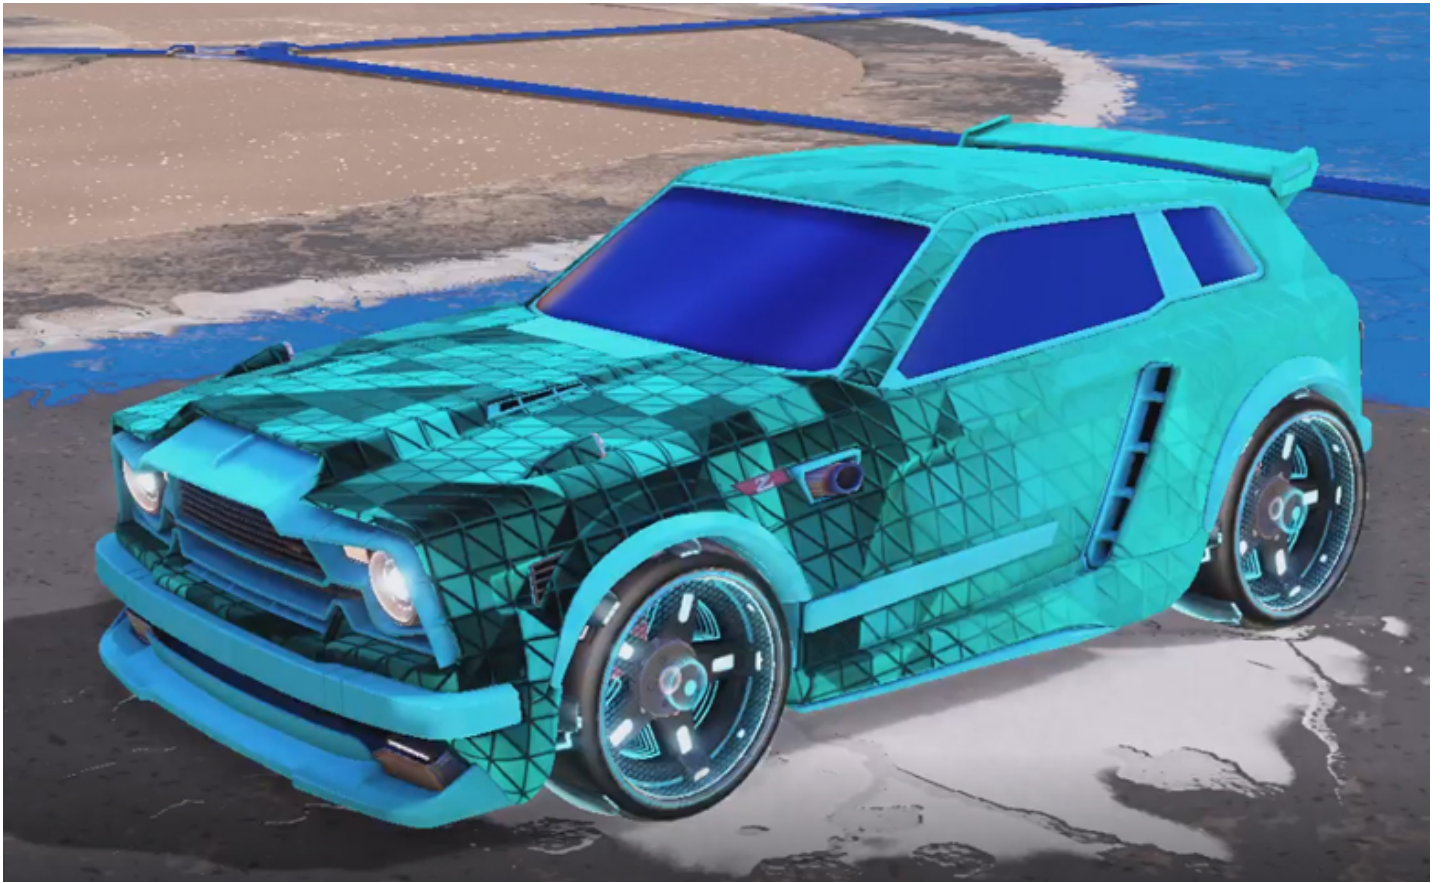

- Bodies: *Fennec-Lime*
- Wheels: *Zefram-Lime*
- Boosts:
- Antennas:
- Decals: *Hex Tide*
- Toppers:
- Goal EXP:
- Trails:
- Primary: *C2-R6*
- Accent: *C5-R3*
- Values: *23.6K 25.4K 27.4K*