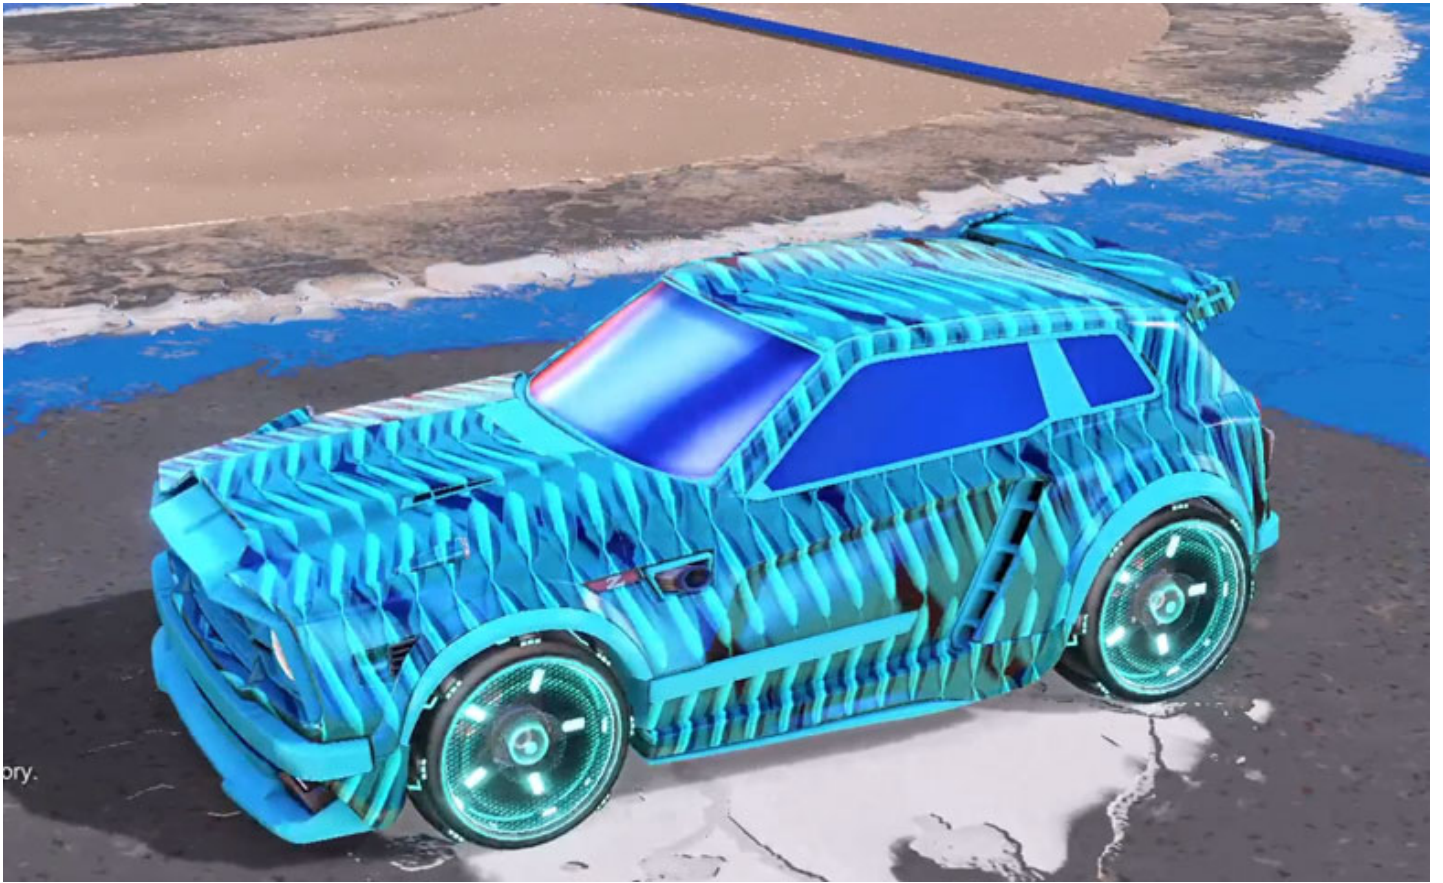

- Bodies: *Fennec-Sky Blue*
- Wheels: *Zefram*
- Boosts:
- Antennas:
- Decals: *Mainframe*
- Toppers:
- Goal EXP:
- Trails:
- Primary: *C4-R4*
- Accent: *C8-R7*
- Values: *41K 33.6K 39.6K*